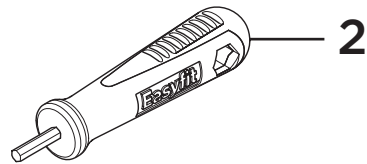

**Product Code:** RO SNK EF C  
**Revision:** D2

1	Reinforcing Plate
2	EasyFit Tool
3	Handle Assembly
4	Shroud
5	1/2" Ceramic Disc Valves (Pair)
6	Spout Seals Kit
7	Anti-Splash Assembly
8	M5 x 10mm Grub Screw
9	EasyFit Pack
10	Isolation Valves (Pair)
11	Molykote Grease
12	1/2" BSP Flexible Tails (Pair)