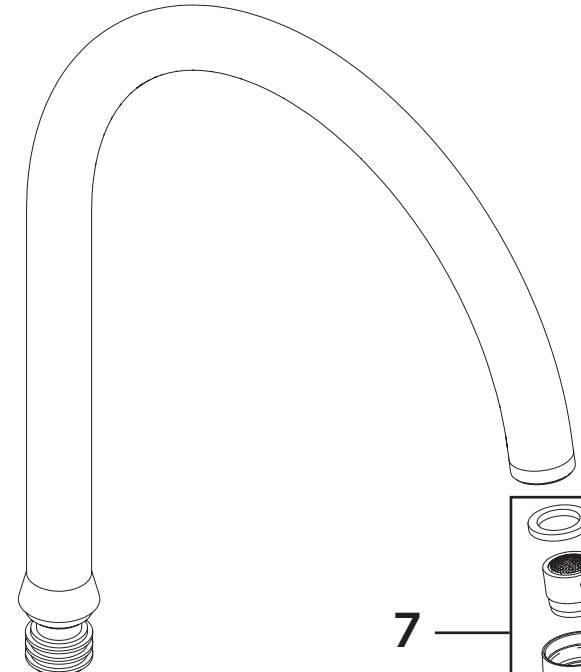

**Product Code:** RO SNK EF C  
**Revision:** D2

1	Reinforcing Plate
2	EasyFit Tool
3	Handle Assembly
4	Shroud
5	1/2" Ceramic Disc Valves (Pair)
6	Spout Seals Kit
7	Anti-Splash Assembly
8	M5 x 10mm Grub Screw
9	EasyFit Pack
10	Isolation Valves (Pair)
11	Molykote Grease
12	1/2" BSP Flexible Tails (Pair)