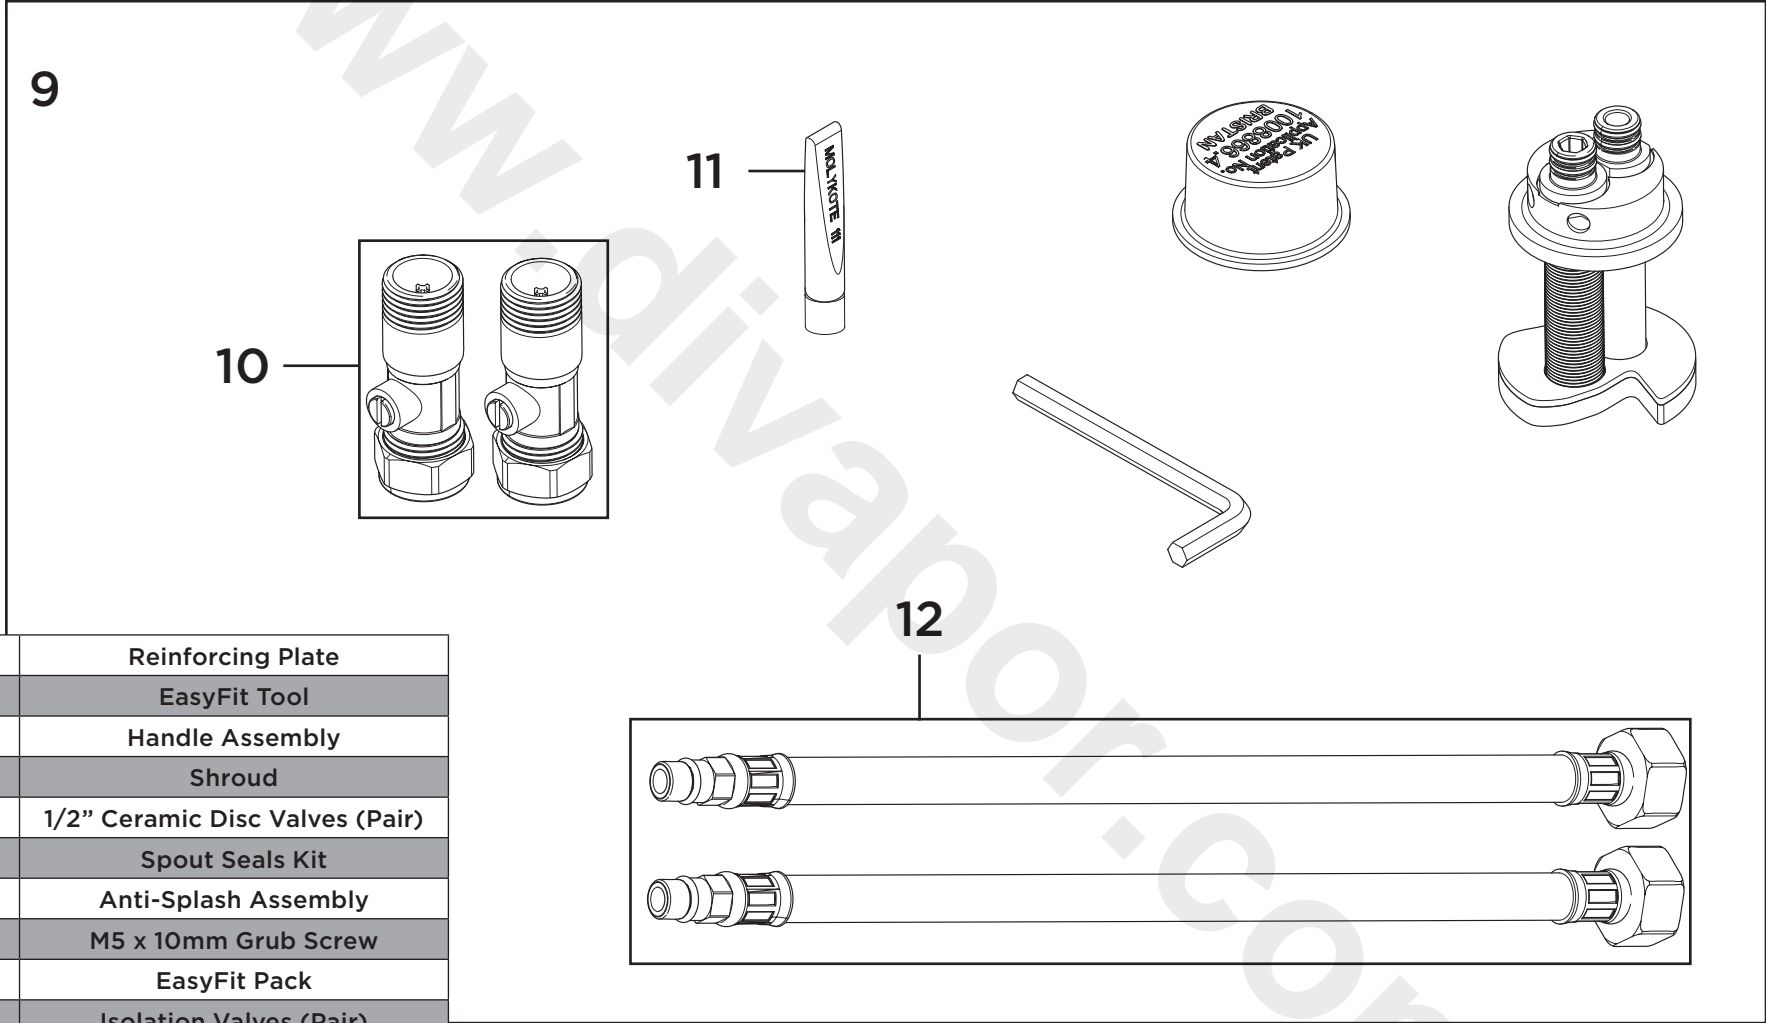

**Product Code:** RO SNK EF C  
**Revision:** D2

1	Reinforcing Plate
2	EasyFit Tool
3	Handle Assembly
4	Shroud
5	1/2" Ceramic Disc Valves (Pair)
6	Spout Seals Kit
7	Anti-Splash Assembly
8	M5 x 10mm Grub Screw
9	EasyFit Pack
10	Isolation Valves (Pair)
11	Molykote Grease
12	1/2" BSP Flexible Tails (Pair)