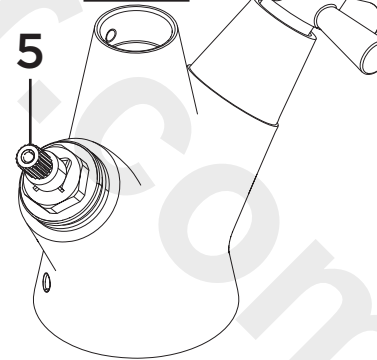

**Product Code:** RO SNK EF C  
**Revision:** D2

1	Reinforcing Plate
2	EasyFit Tool
3	Handle Assembly
4	Shroud
5	1/2" Ceramic Disc Valves (Pair)
6	Spout Seals Kit
7	Anti-Splash Assembly
8	M5 x 10mm Grub Screw
9	EasyFit Pack
10	Isolation Valves (Pair)
11	Molykote Grease
12	1/2" BSP Flexible Tails (Pair)